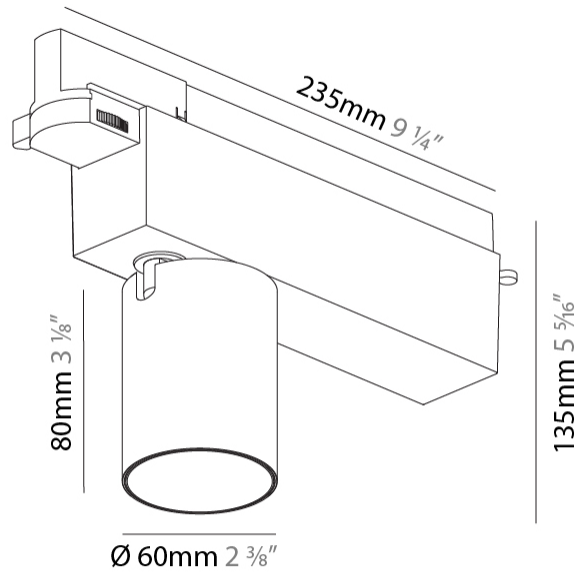

GENERAL

Series: Centriq
Subseries: Centriq 60
Brand: Prolicht
Division: Architectural
Mounting Type: Track
Mounting Location: Ceiling
Subcategory: Spots

PHYSICAL

Shape: Cylinder
Diameter (mm): 60
Diameter (in): 2 3/8
Length (mm): 235
Length (in): 9 1/4
Height (mm): 135
Height (in): 5 5/16
Light Distribution: Adjustable / Direct
Weight (kg): 0.897
Weight (lbs): 1.977
Installation Requirement: Track or profile system
Fixture Finish: SSR / BKV / CWI / CRY / HAB / UFT / ITA / RUA / FTG / MYG / LOD / PUS / FRO / FUP / KIA / POP / BLS / SPG / MEY / GOH / GUM / CHC / COM / ABZ / JAG / OBR / MOS / ROR
Fixture Material: Aluminum

ELECTRICAL

Lamp Type: LED (Zhaga Standard)
Input Wattage (W): 14
Total Output Wattage (W): 12.5
Dimming: Tri-Mode (Non-Dimming and Phase Dimming (120Vac only) and 0-10V Dimming)
Driver Included: Yes
Driver Location: Integrated
Driver Type: Constant Current - Universal
Driver Class: Class 2
Input Voltage (V): 120 - 277
Constant Current (MA): 350

LED

Number of LEDs: 1
Color Temperature (°K): 2700 / 3000 / 3500 / 4000
Max. Delivered Lumen (lm): 940 / 980 / 1029 / 1050
Nominal Lumen (lm): 1386 / 1438 / 1511 / 1542
CRI: >90 CRI
Lamp Life (hrs): 50000
Upon Request: Special Color Temperature Special Led

OPTICAL

Reflector: 20 / 40 / 60
Adjustability: Rotational 340°; Tilt 90°
Upon Request: Special Beam Angles

RATINGS AND CERTIFICATIONS

Certified By: Certified for North American Standards
IP rating: IP20