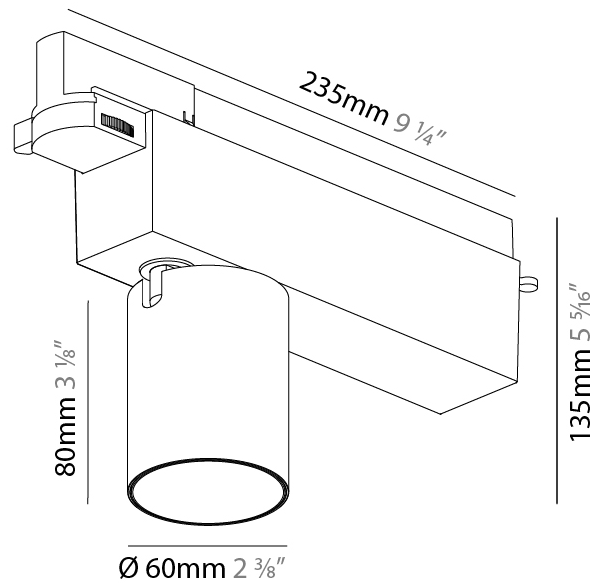

PHYSICAL

Shape: Cylinder
Diameter (mm): 60
Diameter (in): 2 3/8
Length (mm): 235
Length (in): 9 1/4
Height (mm): 135
Height (in): 5 5/16
Light Distribution: Adjustable / Direct
Weight (kg): 0.7
Weight (lbs): 1.54
Installation Requirement: Track or profile system
Fixture Finish: SSR / BKV / CWI / CRY / HAB / UFT / ITA / RUA / FTG / MYG / LOD / PUS / FRO / FUP / KIA / POP / BLS / SPG / MEY / GOH / GUM / CHC / COM / ABZ / JAG / OBR / MOS / ROR
Fixture Material: Aluminum Die Cast

ELECTRICAL

Lamp Type: LED (Zhaga Standard)
Input Wattage (W): 12 / 15
Total Output Wattage (W): 10.8 / 13.5
Dimming: Tri-Mode (Non-Dimming and Phase Dimming (120Vac only) and 0-10V Dimming)
Driver Included: Yes
Driver Location: Integrated
Driver Type: Constant Current - Universal
Driver Class: Class 2
Input Voltage (V): 120 - 277
Constant Current (MA): 350

LED

Number of LEDs: 1
Color Temperature (°K): 2700 / 3000 / 3500 / 4000
Max. Delivered Lumen (lm): 520 / 580 / 627 / 640
Nominal Lumen (lm): 960 / 1070 / 1156 / 1180
CRI: >90 CRI
Lamp Life (hrs): 50000
Upon Request: Special Color Temperature Special Led

OPTICAL

Beam Angle: 8
Adjustability: Rotational 340°; Tilt 90°
Upon Request: Special Beam Angles

RATINGS AND CERTIFICATIONS

Certified By: Certified for North American Standards
IP rating: IP20

PROJECT
TYPE
SPECIFIER
QUANTITY
DATE